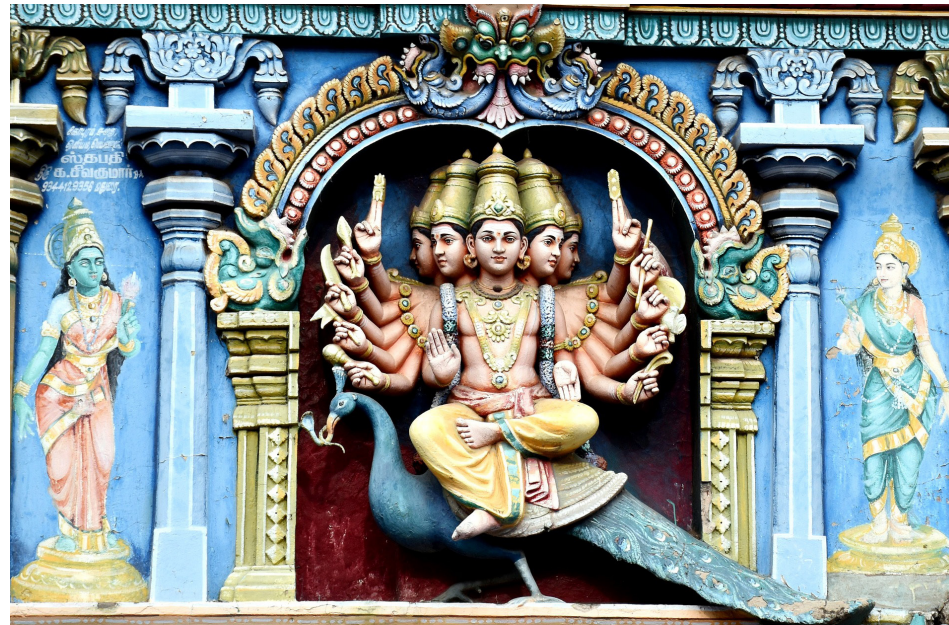

# Religious Art Discussion Activity Sheet

What does this art show?

Who is the person in the picture?

What religion might this art be linked to?

Why did the artist create this?

How do you think the artist felt while they were creating this?

How does this art make you feel?

Christ of St John of the Cross, by Salvador Dali

Photo courtesy of jpbrewer1963 (@flickr.com) - granted under creative commons licence

# Religious Art Discussion Activity Sheet

What does this art show?

Where might you see art like this? Why?

What religion might this art be linked to?

From the Meenakshi Amman Temple

Why did the artist create this?

# Religious Art Discussion Activity Sheet

What does this art show?

Why did the artist create this?

Where might you see art like this? Why?

How do you think the artist felt while they were creating this?

Statue of Ksitigarbha  
Bodhisattva